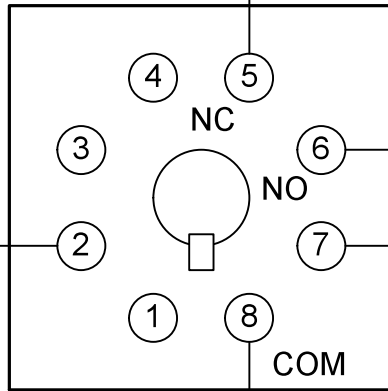

2600SA or
2601SA
Set for 5 min ON
& 5 Min OFF

RELAY #1

4300A or F
Set for 2 sec

RELAY #2

4300A or F
Set for 2 sec

2600SA
2601SA

RELAY #1

RELAY #2