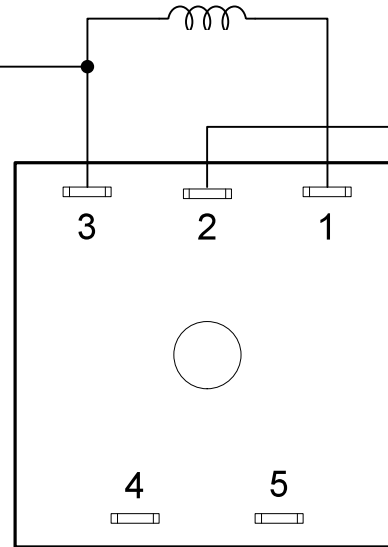

2600SA or
2601SA
Set for 5 min ON
& 5 Min OFF

RELAY #1

4300A or F
Set for 2 sec

RELAY #2

4300A or F
Set for 2 sec

2600SA
2601SA

RELAY #1

RELAY #2