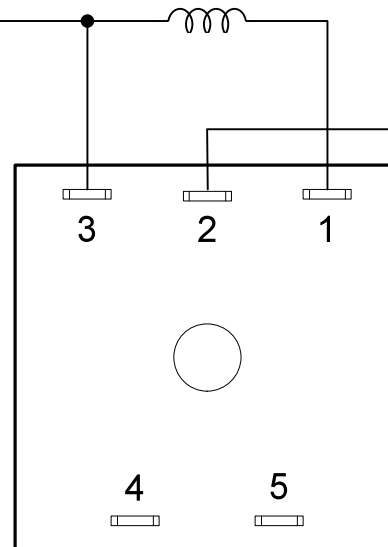

2600SA or
2601SA
Set for 5 min ON
& 5 Min OFF

RELAY #1

4300A or F
Set for 2 sec

RELAY #2

4300A or F
Set for 2 sec

2600SA
2601SA

RELAY #1

RELAY #2